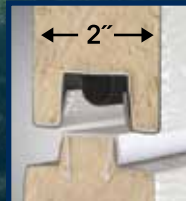

2000 series doors include **Air Infiltration Seals**, which exceed the ASHRAE 90.1 Standard when installed with standard bottom seal and commonly available rigid/flexible vinyl door stop.

A **Full Thermal Break** is used in the tongue-and-groove construction. This rigid vinyl extrusion seals the joints and eliminates metal-to-metal contact, which limits the transfer of temperature.